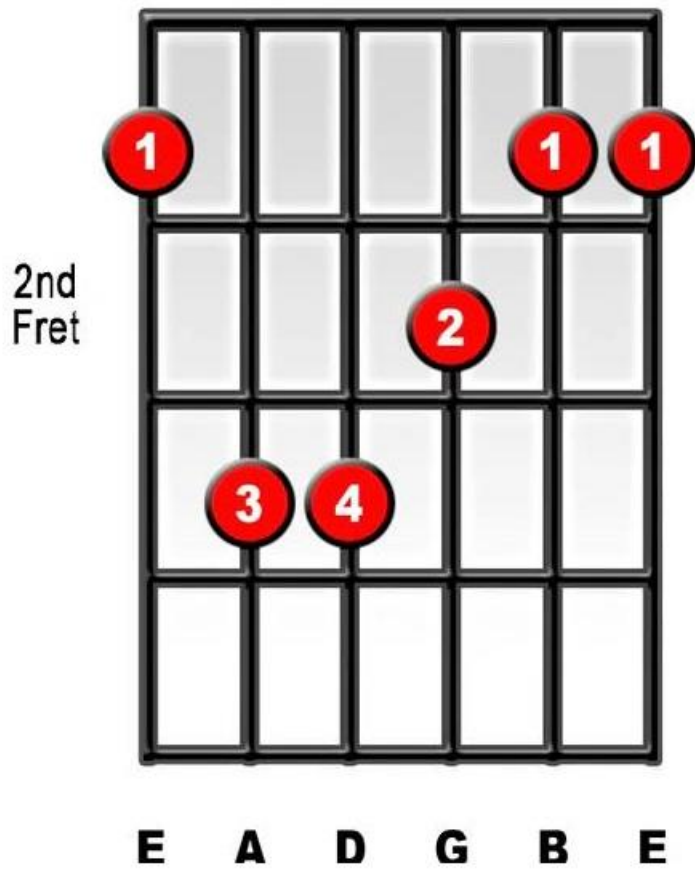

# F

**G Major Barre Chord (E Shape Barre Chord)**

E A D G B e

1 1 1 1 1 1

3rd Fret

2

4th Fret

3 4

## Strumming Pattern of La Bamba

C Major Chord - Down ( Bass) Down ( Bass) Up ( Treble)

F Major Chord – Down ( Bass) Up ( Treble) Down ( Bass)

G Major Chord - Down ( Bass) Down ( Bass) Up ( Treble)

F Major Chord – Down ( Bass) Up ( Treble) Down ( Bass)